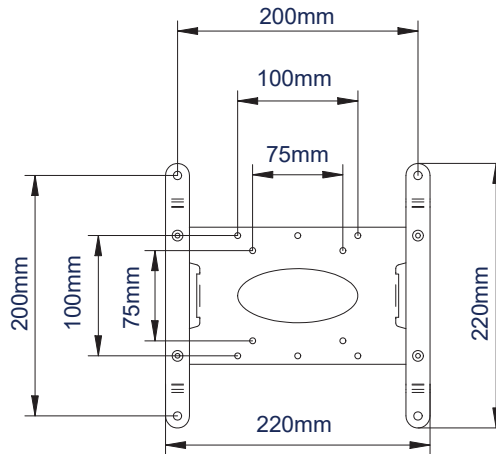

SIDE VIEW - FOLDED TO WALL

INTERFACE PLATE - FRONT VIEW

PACKING INFORMATION

COLOUR:	ORDER REF:	EAN CODE:	MASTER CARTON QTY:	INNER CARTON QTY:	MASTER CARTON WEIGHT:	MASTER CARTON CUBE:
Black	BT7514-PRO/PB	5019318750137	2	0	7.1kg	0.031cbm

RELATED PRODUCTS AND ACCESSORIES OF THE BT7514

BT7532	BT7515	BTV514	BT7841

Fixed Flat Screen Wall Mount for screens up to 47"

Double Arm Flat Screen Wall Mount with Tilt & Swivel for screens up to 47"

Double Arm Flat Screen Wall Mount with Tilt & Swivel for screens up to 60"

2 x Accessory Collars attaches the mount to Ø50mm poles

SS-BT7514-V3-070618 European Trademark Number: 00171 3280-0007