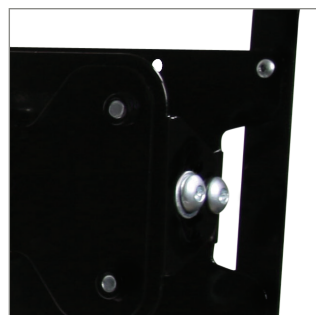

BT75 14

SINGLE ARM FLAT SCREEN WALL MOUNT WITH TILT & SWIVEL

ALTERNATIVE
SHORT ARM
INCLUDED

Designed to mount medium sized flat screens, the BT7514 features a single swivel arm with easy tilt adjustment. The wall plate features 'OWLS' on wall levelling system to ensure a straight and smart installation. The BT7514 is also compatible with B-Tech's range of poles and collars, increasing the number of different ways it can be mounted, ideal for commercial applications as well as home installations. Security screws are provided to help prevent unauthorized removal of the screen.

SPECIFICATION

Recommended screen size	up to 47"
Max load	25kg
VESA® compatibility	up to 200 x 200
Tilt adjustment	+/-40°
Swivel	180°
Distance from wall	Min: 95mm - Max: 336mm
Colour	Black

FEATURES

- Easy tilt and swivel adjustment
- Features 'OWLS' On Wall Levelling System
- CLIPLOGIC™ cable management included
- Alternative short arm included
- Compatible with B-Tech System 2 professional range
- Security locking screws and Allen key provided help prevent unauthorised removal of the screen
- Simple 'hook-on' installation
- Coverplates included for a neat and tidy installation
- All mounting hardware included

Easy tilt adjustment of +/-40°

Security locking screws provided

Alternative short arm also included

CLIPLOGIC™ cable management

FRONT VIEW - MAXIMUM EXTENSION

SIDE VIEW - MAXIMUM EXTENSION

FRONT VIEW - FOLDED TO WALL

SIDE VIEW - FOLDED TO WALL

WALL PLATE

INTERFACE PLATE - FRONT VIEW

PACKING INFORMATION

COLOUR:	ORDER REF:	EAN CODE:	MASTER CARTON QTY:	INNER CARTON QTY:	MASTER CARTON WEIGHT:	MASTER CARTON CUBE:
Black	BT7514-PRO/PB	5019318750137	2	0	7.1kg	0.031cbm