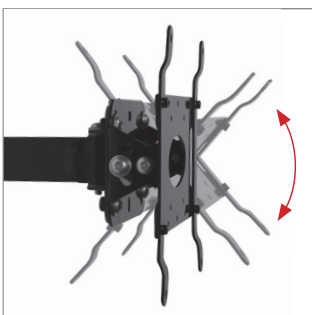

BT75 14

SINGLE ARM FLAT SCREEN WALL MOUNT WITH TILT & SWIVEL

ALTERNATIVE
SHORT ARM
INCLUDED

Designed to mount medium sized flat screens, the BT7514 features a single swivel arm with easy tilt adjustment. The wall plate features 'OWLS' on wall levelling system to ensure a straight and smart installation. The BT7514 is also compatible with B-Tech's range of poles and collars, increasing the number of different ways it can be mounted, ideal for commercial applications as well as home installations. Security screws are provided to help prevent unauthorized removal of the screen.

SPECIFICATION

Recommended screen size	up to 47"
Max load	25kg
VESA® compatibility	up to 200 x 200
Tilt adjustment	+/-40°
Swivel	180°
Distance from wall	Min: 95mm - Max: 336mm
Colour	Black

FEATURES

- Easy tilt and swivel adjustment
- Features 'OWLS' On Wall Levelling System
- CLIPLOGIC™ cable management included
- Alternative short arm included
- Compatible with B-Tech System 2 professional range
- Security locking screws and Allen key provided help prevent unauthorised removal of the screen
- Simple 'hook-on' installation
- Coverplates included for a neat and tidy installation
- All mounting hardware included

Easy tilt adjustment of +/-40°

Security locking screws provided

Alternative short arm also included

CLIPLOGIC™ cable management

FRONT VIEW - MAXIMUM EXTENSION

SIDE VIEW - MAXIMUM EXTENSION

FRONT VIEW - FOLDED TO WALL