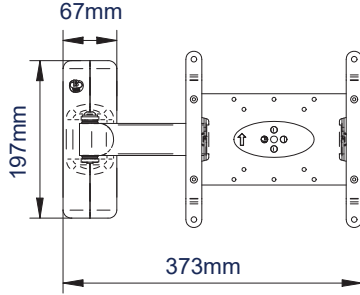

FRONT VIEW - FOLDED TO WALL