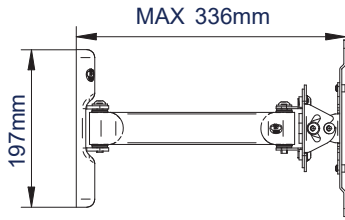

FRONT VIEW - MAXIMUM EXTENSION