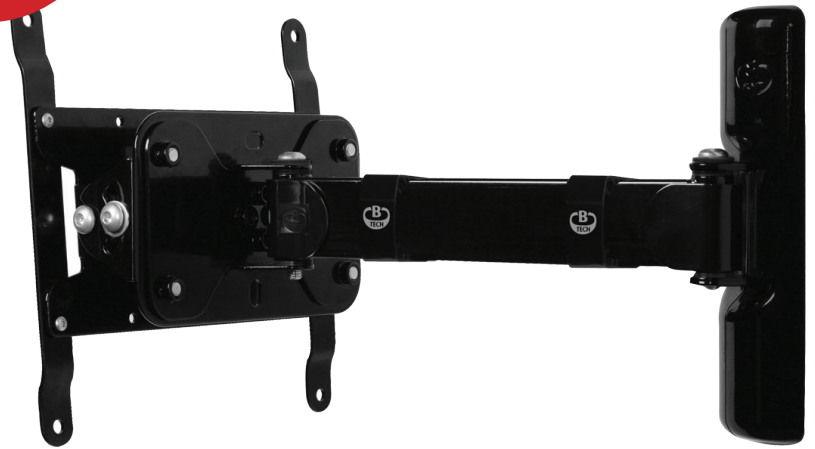

BT75 14

SINGLE ARM FLAT SCREEN WALL MOUNT WITH TILT & SWIVEL

ALTERNATIVE
SHORT ARM
INCLUDED

Designed to mount medium sized flat screens, the BT7514 features a single swivel arm with easy tilt adjustment. The wall plate features 'OWLS' on wall levelling system to ensure a straight and smart installation. The BT7514 is also compatible with B-Tech's range of poles and collars, increasing the number of different ways it can be mounted, ideal for commercial applications as well as home installations. Security screws are provided to help prevent unauthorized removal of the screen.

SPECIFICATION

Recommended screen size	up to 47"
Max load	25kg
VESA® compatibility	up to 200 x 200
Tilt adjustment	+/-40°
Swivel	180°
Distance from wall	Min: 95mm - Max: 336mm
Colour	Black

FEATURES

- Easy tilt and swivel adjustment
- Features 'OWLS' On Wall Levelling System
- CLIPLOGIC™ cable management included
- Alternative short arm included
- Compatible with B-Tech System 2 professional range
- Security locking screws and Allen key provided help prevent unauthorised removal of the screen
- Simple 'hook-on' installation
- Coverplates included for a neat and tidy installation
- All mounting hardware included

Easy tilt adjustment of +/-40°

Security locking screws provided

Alternative short arm also included

CLIPLOGIC™ cable management

FRONT VIEW - MAXIMUM EXTENSION

SIDE VIEW - MAXIMUM EXTENSION

FRONT VIEW - FOLDED TO WALL