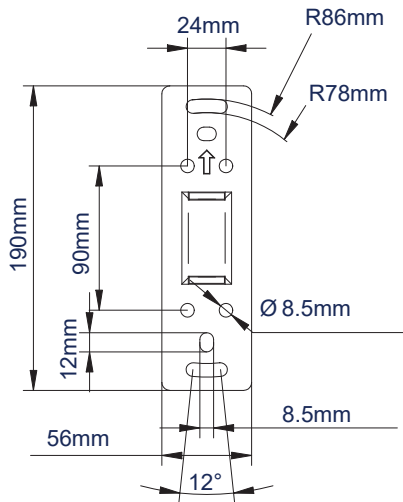

WALL PLATE

INTERFACE PLATE - FRONT VIEW

PACKING INFORMATION

COLOUR:	ORDER REF:	EAN CODE:	MASTER CARTON QTY:	INNER CARTON QTY:	MASTER CARTON WEIGHT:	MASTER CARTON CUBE:
Black	BT7514-PRO/PB	5019318750137	2	0	7.1kg	0.031cbm

RELATED PRODUCTS AND ACCESSORIES OF THE BT7514

BT7532	BT7515	BTV514	BT7841

Fixed Flat Screen Wall Mount for screens up to 47"

Double Arm Flat Screen Wall Mount with Tilt & Swivel for screens up to 47"

Double Arm Flat Screen Wall Mount with Tilt & Swivel for screens up to 60"

2 x Accessory Collars attaches the mount to Ø50mm poles

SS-BT7514-V3-070618 European Trademark Number: 00171 3280-0007