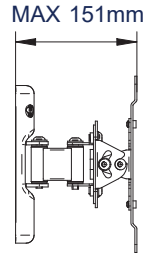

SIDE VIEW - MAXIMUM EXTENSION