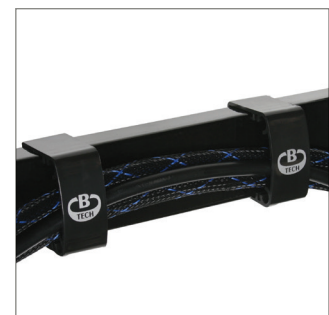

BT75 14

SINGLE ARM FLAT SCREEN WALL MOUNT WITH TILT & SWIVEL

ALTERNATIVE
SHORT ARM
INCLUDED

Designed to mount medium sized flat screens, the BT7514 features a single swivel arm with easy tilt adjustment. The wall plate features 'OWLS' on wall levelling system to ensure a straight and smart installation. The BT7514 is also compatible with B-Tech's range of poles and collars, increasing the number of different ways it can be mounted, ideal for commercial applications as well as home installations. Security screws are provided to help prevent unauthorized removal of the screen.

SPECIFICATION

Recommended screen size	up to 47"
Max load	25kg
VESA® compatibility	up to 200 x 200
Tilt adjustment	+/-40°
Swivel	180°
Distance from wall	Min: 95mm - Max: 336mm
Colour	Black

FEATURES

- Easy tilt and swivel adjustment
- Features 'OWLS' On Wall Levelling System
- CLIPLOGIC™ cable management included
- Alternative short arm included
- Compatible with B-Tech System 2 professional range
- Security locking screws and Allen key provided help prevent unauthorised removal of the screen
- Simple 'hook-on' installation
- Coverplates included for a neat and tidy installation
- All mounting hardware included

Easy tilt adjustment of +/-40°

Security locking screws provided

Alternative short arm also included

CLIPLOGIC™ cable management

FRONT VIEW - MAXIMUM EXTENSION

SIDE VIEW - MAXIMUM EXTENSION

FRONT VIEW - FOLDED TO WALL